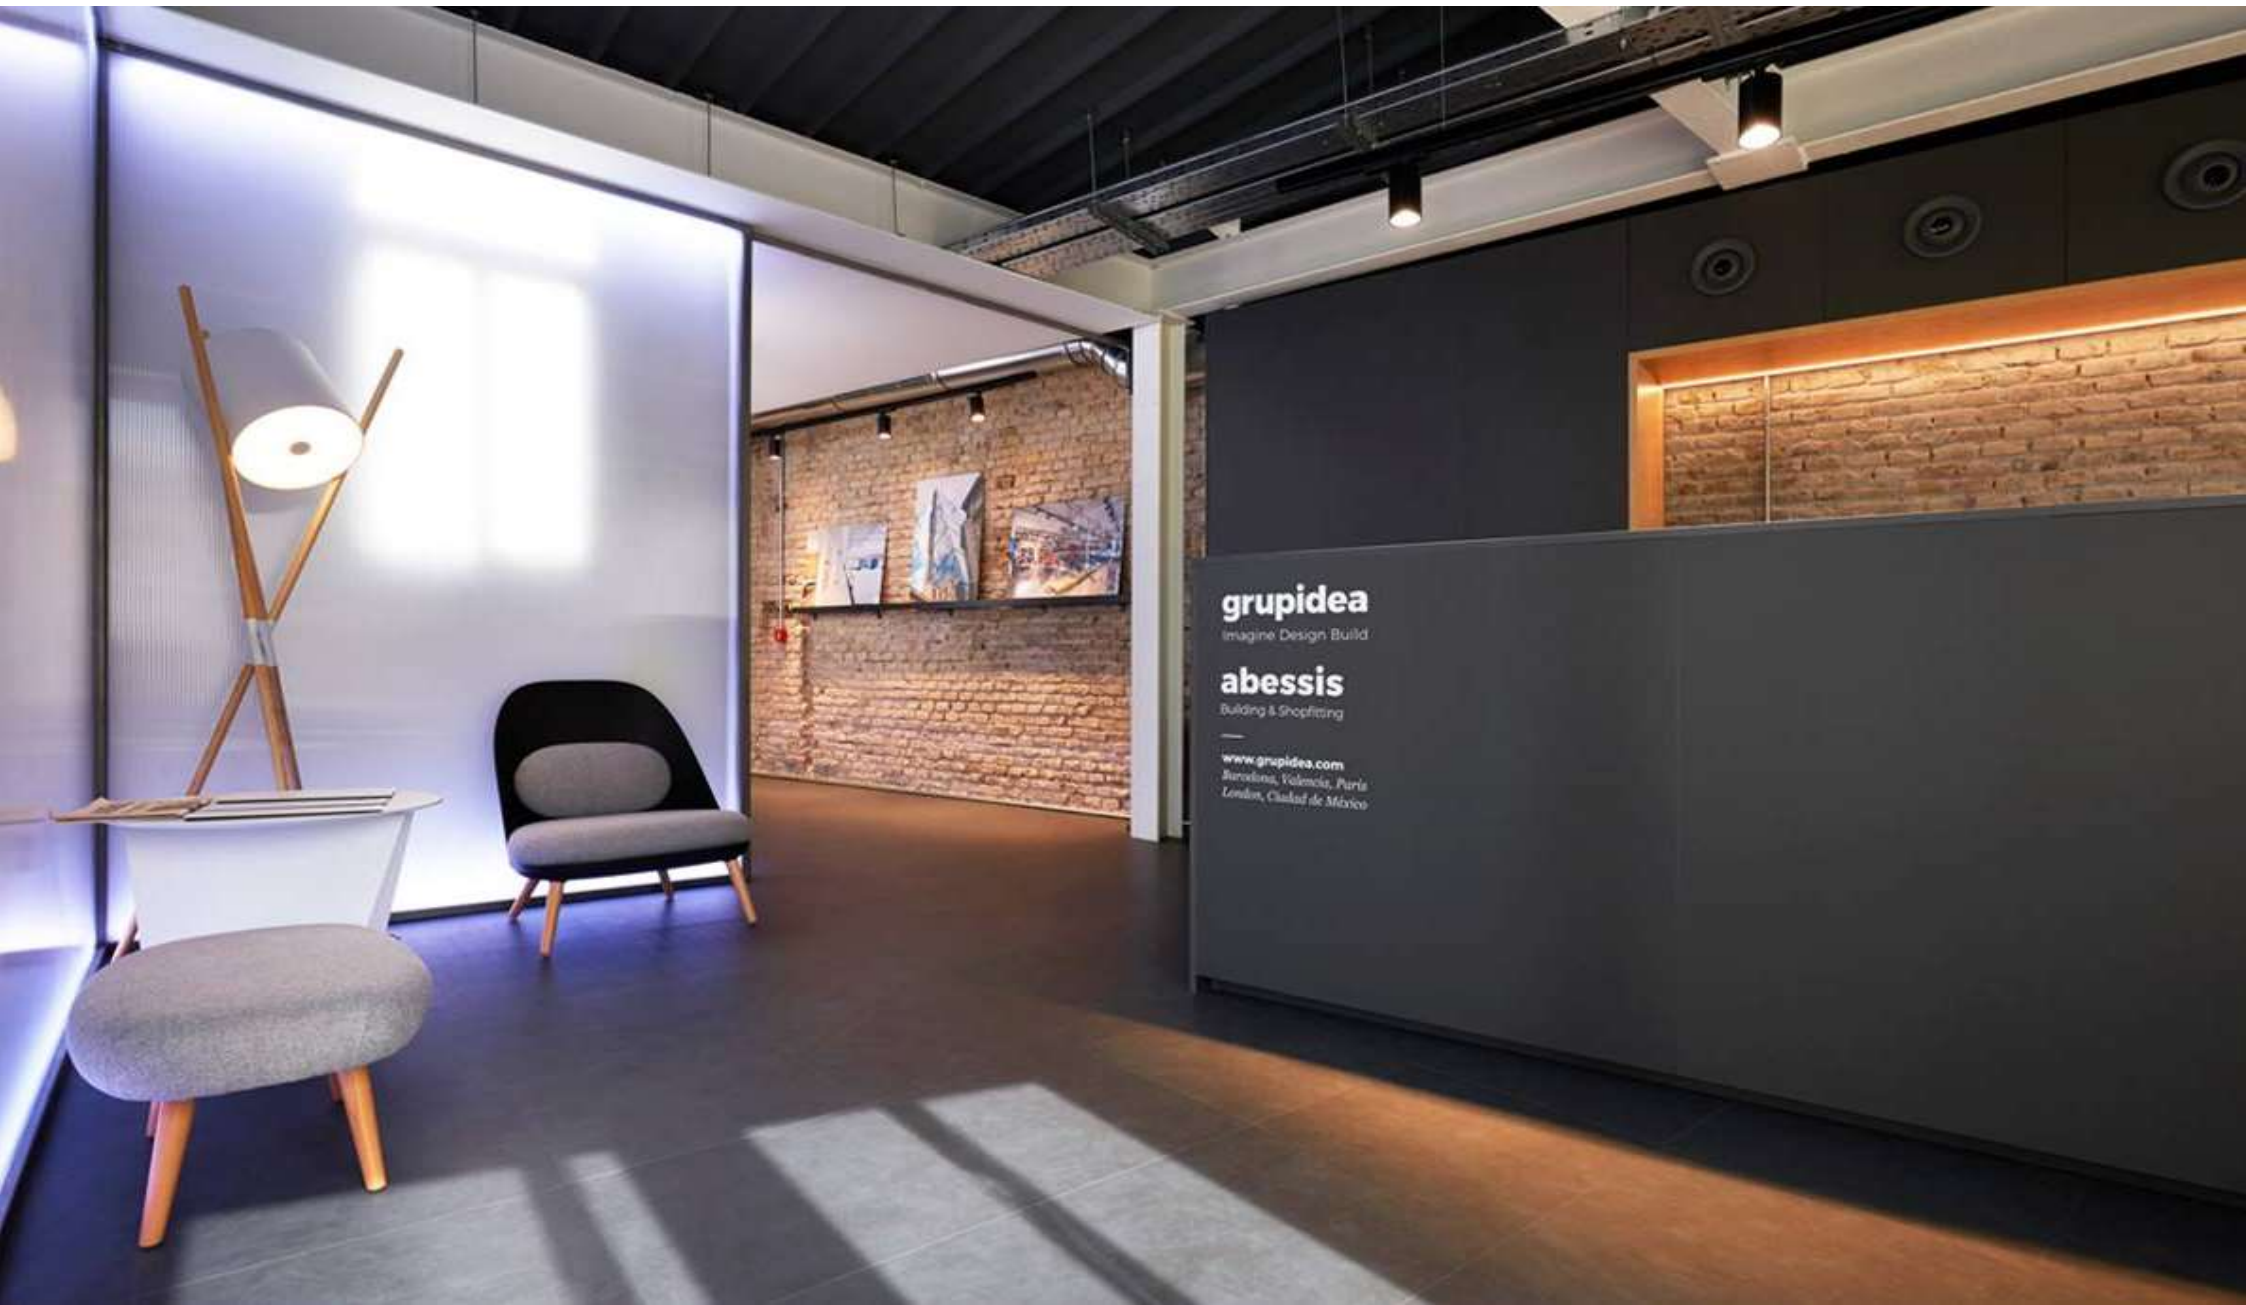

GRUP IDEA – ABESSIS

Concept Design, MEP, Architect of Records, Project Management, Construction Management.

grupidea Imagine
Design Build

abessis Building
& Shopfitting

grupidea

Imagine Design Build

abessis

Building & Shopfitting

www.grupidea.com

Barcelona, Valencia, Paris

London, Ciudad de México