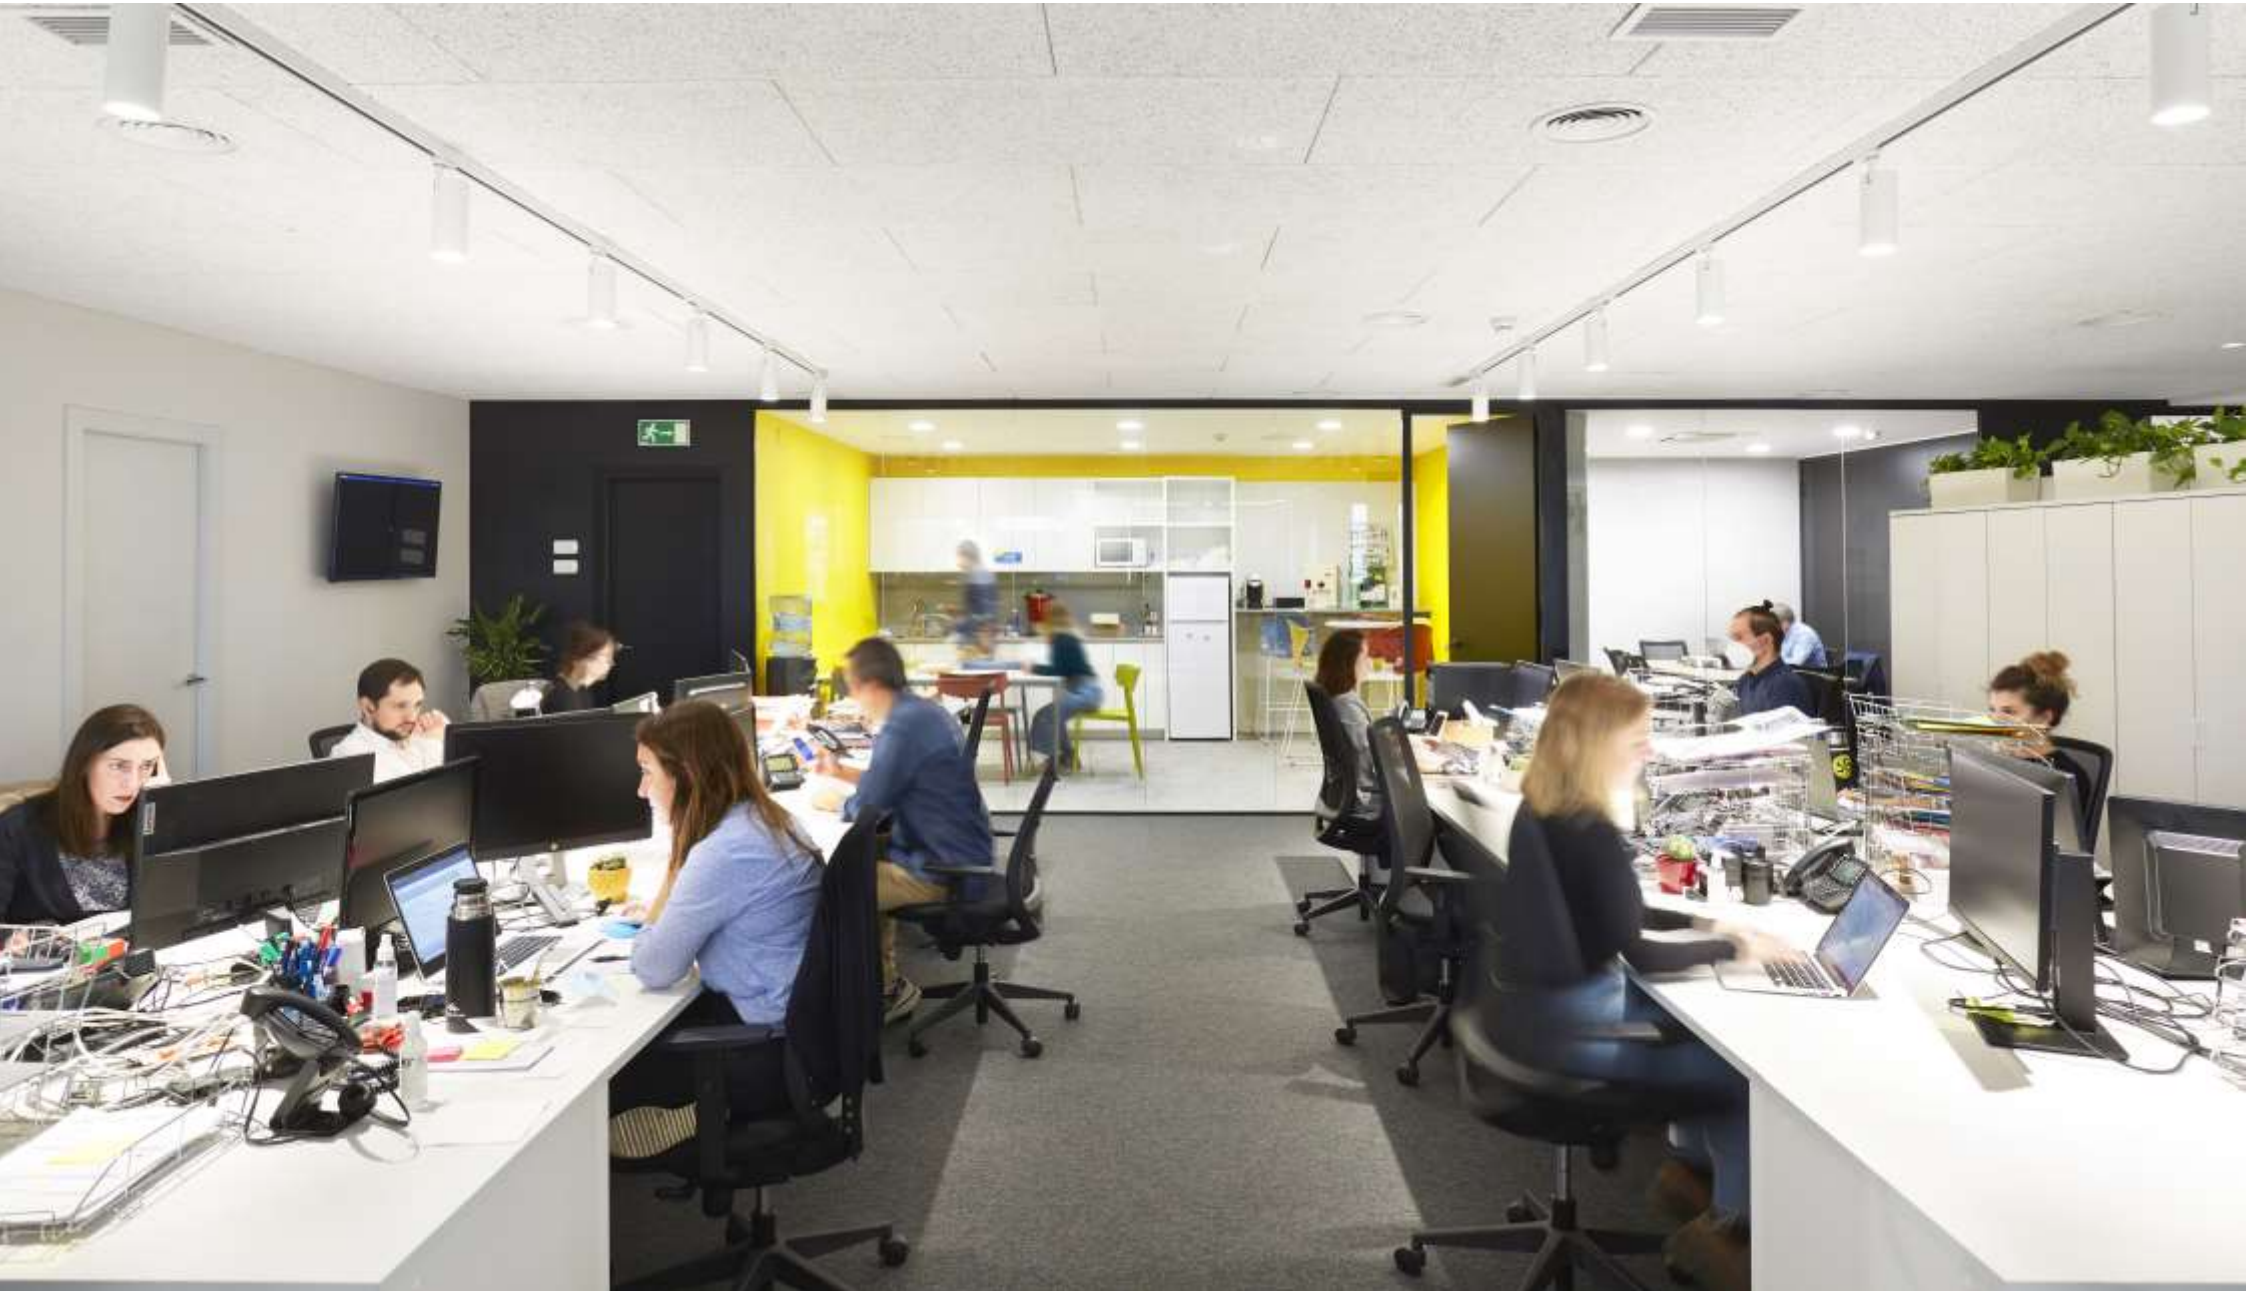

grupidea Imagine
Design Build

abessis Building
& Shopfitting

AS24 (TOTAL GROUP)

Concept Design, MEP, Architect of Records, Project Management, Construction Management.

grupidea Imagine
Design Build

abessis Building
& Shopfitting